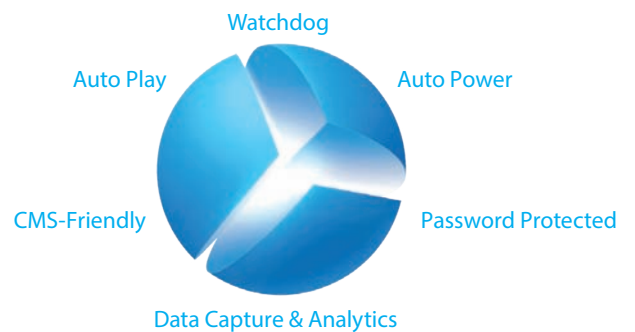

Pulse Management**

Tablet administrator, remote content and Mobile Device Management (MDM) for cloud based device management, applications, security and analytics

**subscription based